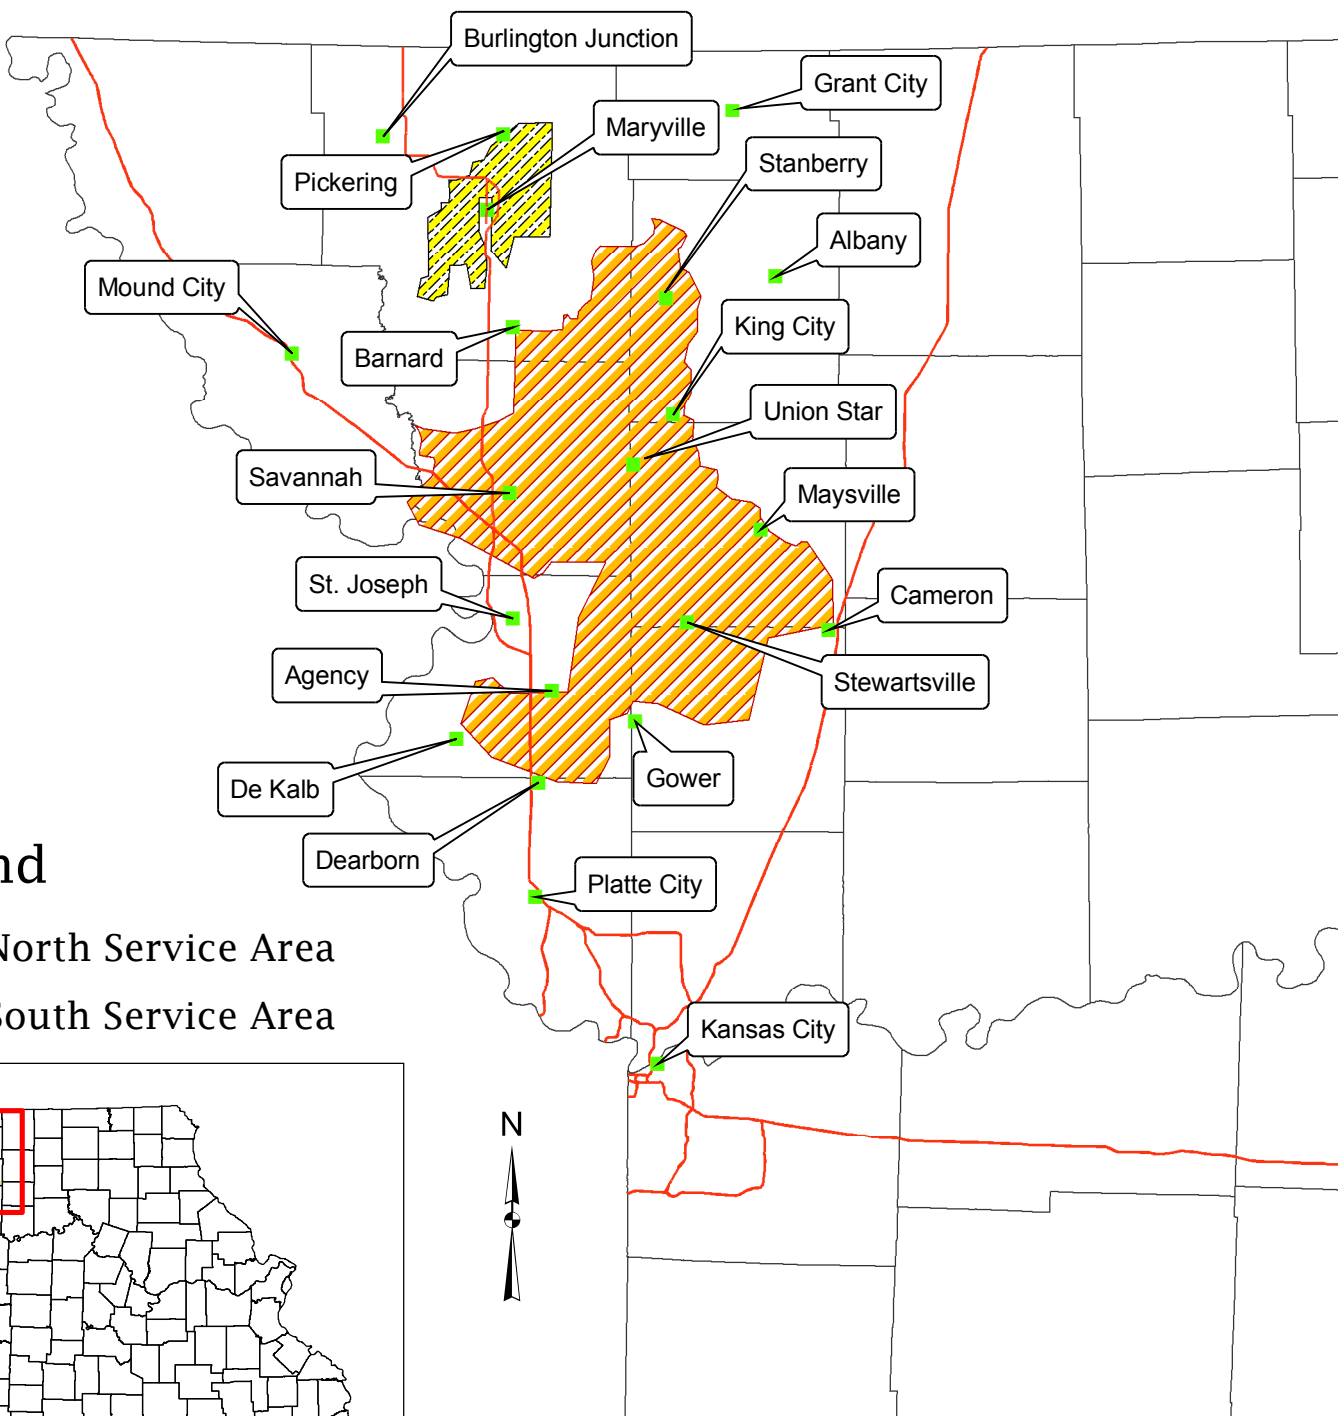

# United Electric Cooperative

## Proposed Fiber Service Area

### Legend

-  North Service Area
-  South Service Area